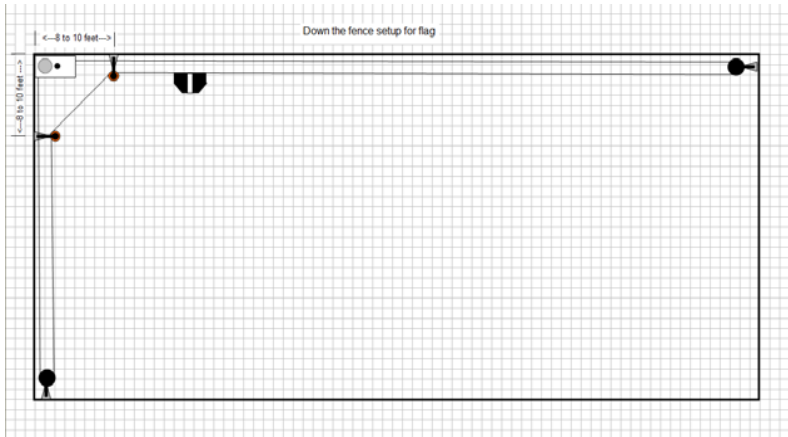

Down-the-fence kit (two end pulleys, two corner pulleys)	$300.00
(Additional shipping costs added)	
Additional Supercord	0.30 per ft
Flag (22")	35.00
Long Flag (44")	50.00
Cow Kit (cow, back line pulleys, 200 ft of Supercord)	155.00
Cow	110.00
"Smart Limits"	150.00
Remotes	
2 Button Remote (left, right)	100.00
Ultima Remote (left, right, record, memory select, play)	150.00
Bump Remote (left, right, +, Reset, -)	150.00
Ultima Bump remote	150.00
Rechargeable Batteries for remote (2 batteries)	15.00
Battery Charger for remote	25.00
Universal mount for CowTrac (system and end pulley hooks)	65.00
Universal Mount for Sidekick (system hooks)	35.00
18V LiIon Battery (3 Amp Hour)	75.00
Fast charger for 3 Amp hour battery (120VAC)	60.00
Fast charger for 3 Amp hour battery (240VAC)	85.00